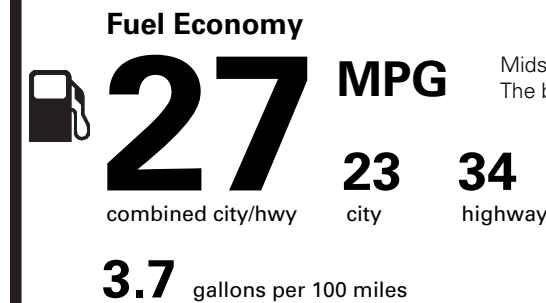

WARRANTY

- 3YR/36,000 BUMPER / BUMPER
- 5YR/60,000 ROADSIDE ASSIST
- 5YR/60,000 POWERTRAIN

INCLUDED ON THIS VEHICLE

(MSRP)

EQUIPMENT GROUP 200A

OPTIONAL EQUIPMENT/OTHER

2019 MODEL YEAR	
WHITE PLATINUM MET TRI-COAT	595.00
50 STATE EMISSIONS	NO CHARGE
AUTO START-STOP TECHNOLOGY POC03	NO CHARGE
.POWER MOONROOF	1,750.00
FORD CO-PILOT360 ASSIST	NO CHARGE
.ADAPTIVE CRUISE W/STOP & GO	
.VOICE-ACT TOUCH-SCR NAV SYS	

PRICE INFORMATION

BASE PRICE	\$28,580.00
TOTAL OPTIONS/OTHER	2,345.00
TOTAL VEHICLE & OPTIONS/OTHER	30,925.00
DESTINATION & DELIVERY	995.00

EPA DOT Fuel Economy and Environment

Gasoline Vehicle

Midsized Cars range from 12 to 136 MPG. The best vehicle rates 136 MPGe.