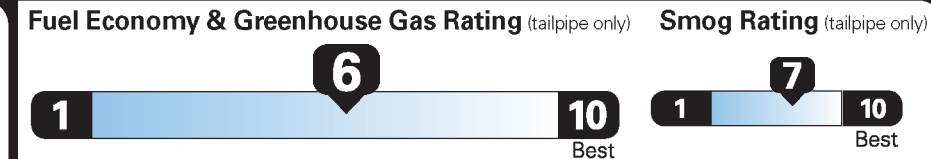

This vehicle emits 327 grams CO₂ per mile. The best emits 0 grams per mile (tailpipe only). Producing and distributing fuel also create emissions; learn more at fueleconomy.gov.

Actual results will vary for many reasons, including driving conditions and how you drive and maintain your vehicle. The average new vehicle gets 27 MPG and costs $7,000 to fuel over 5 years. Cost estimates are based on 15,000 miles per year at $2.55 per gallon. MPGe is miles per gasoline gallon equivalent. Vehicle emissions are a significant cause of climate change and smog.

fueleconomy.gov

Calculate personalized estimates and compare vehicles

GOVERNMENT 5-STAR SAFETY RATINGS

Overall Vehicle Score ★★★★★

Based on the combined ratings of frontal, side and rollover. Should ONLY be compared to other vehicles of similar size and weight.

Frontal Crash Driver Passenger ★★★★★

Based on the risk of injury in a frontal impact. Should ONLY be compared to other vehicles of similar size and weight.

Side Crash Front seat Rear seat ★★★★★

Based on the risk of injury in a side impact.

Rollover ★★★★★

Based on the risk of rollover in a single-vehicle crash.

Star ratings range from 1 to 5 stars (★★★★★), with 5 being the highest.

Source: National Highway Traffic Safety Administration (NHTSA).

www.safercar.gov or 1-888-327-4236

3FA6P0CD4KR193444

WARNING: Operating, servicing and maintaining a passenger vehicle, pickup truck, van, or off-road vehicle can expose you to chemicals including engine exhaust, carbon monoxide, phthalates, and lead, which are known to the State of California to cause cancer and birth defects or other reproductive harm. To minimize exposure, avoid breathing exhaust, do not idle the engine except as necessary, service your vehicle in a well-ventilated area and wear gloves or wash your hands frequently when servicing your vehicle. For more information go to www.P65Warnings.ca.gov/passenger-vehicle.

FordPass™ Connect

With a FordPass Connect-equipped vehicle, you can use FordPass to:

1. **Access Vehicle Control Features**
2. Remotely start, lock and unlock your vehicle.
   - Locate your vehicle and check approximate fuel range.
   - Receive vehicle health alerts.

Activate 4G LTE Wi-Fi Hotspot

- New vehicles include a complimentary 3-month or 3GB data Wi-Fi trial.
- Connect up to 10 Wi-Fi-equipped devices.

Ask your sales consultant for more details.

Insist on Ford Protect! The only extended service plan fully backed by Ford and honored at every Ford dealership in the U.S., Canada and Mexico. See your Ford dealer or visit www.FordOwner.com.

SCAN QR OR TEXT 3FKR193444 TO 48028

Msg & Data rates may apply. Text HELP for help

www.ford.com/help/privacy-terms/

This label is affixed pursuant to the Federal Automobile Information Disclosure Act. Gasoline, License, and Title Fees, State and Local taxes are not included. Dealer installed options or accessories are not included unless listed above.

TOTAL MSRP $31,920.00